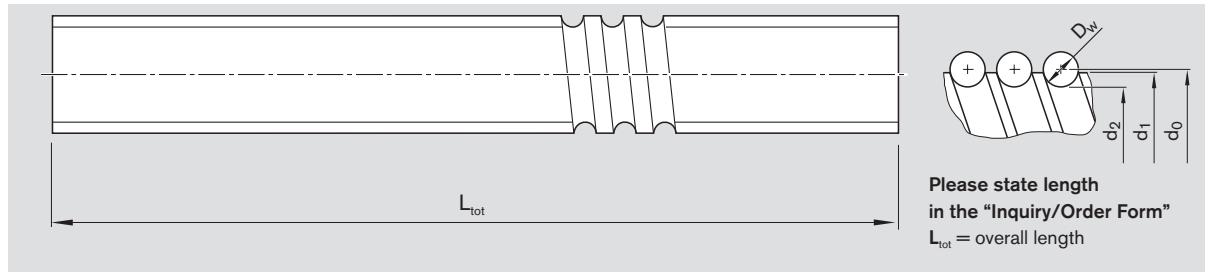

# Precision-Rolled Screw SN-R

Please state length in the "Inquiry/Order Form"  
 $L_{tot}$  = overall length

Ordering code: **SN** | **20 x 5R x 3** | **X X** | **T7** | **R** | **00T200 00T200** | **1250** | **1** | **0**